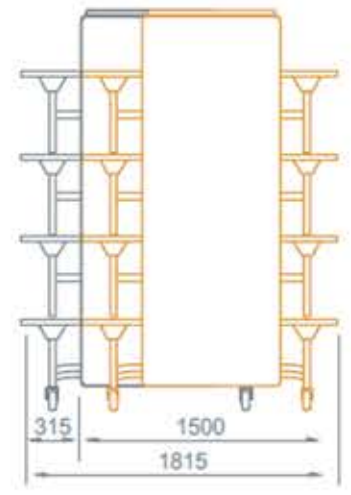

16 Seater

Model Rectangular 1016

	12.16.25
A	650mm
B	340mm
C	1965mm