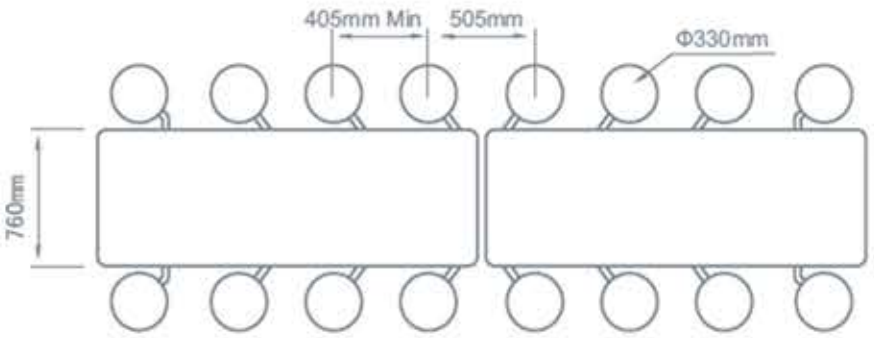

16 Seater

Model Rectangular 1016

	12.16.25
A	650mm
B	340mm
C	1965mm