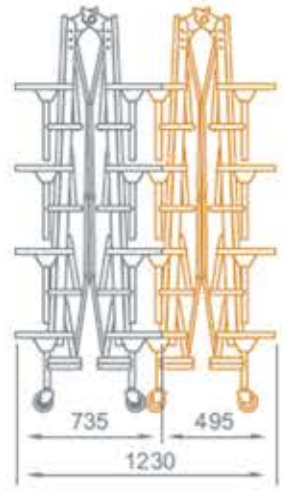

16 Seater

Model Rectangular 1016

	12.16.25
A	650mm
B	340mm
C	1965mm