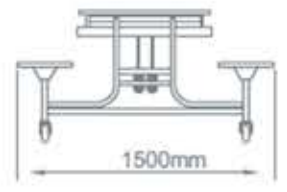

16 Seater

Model Rectangular 1016

	12.16.25
A	650mm
B	340mm
C	1965mm