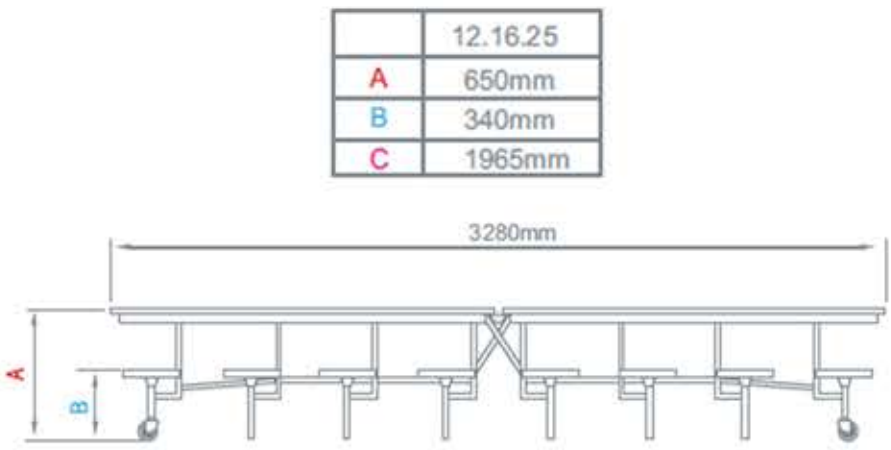

16 Seater

Model Rectangular 1016

	12.16.25
A	650mm
B	340mm
C	1965mm